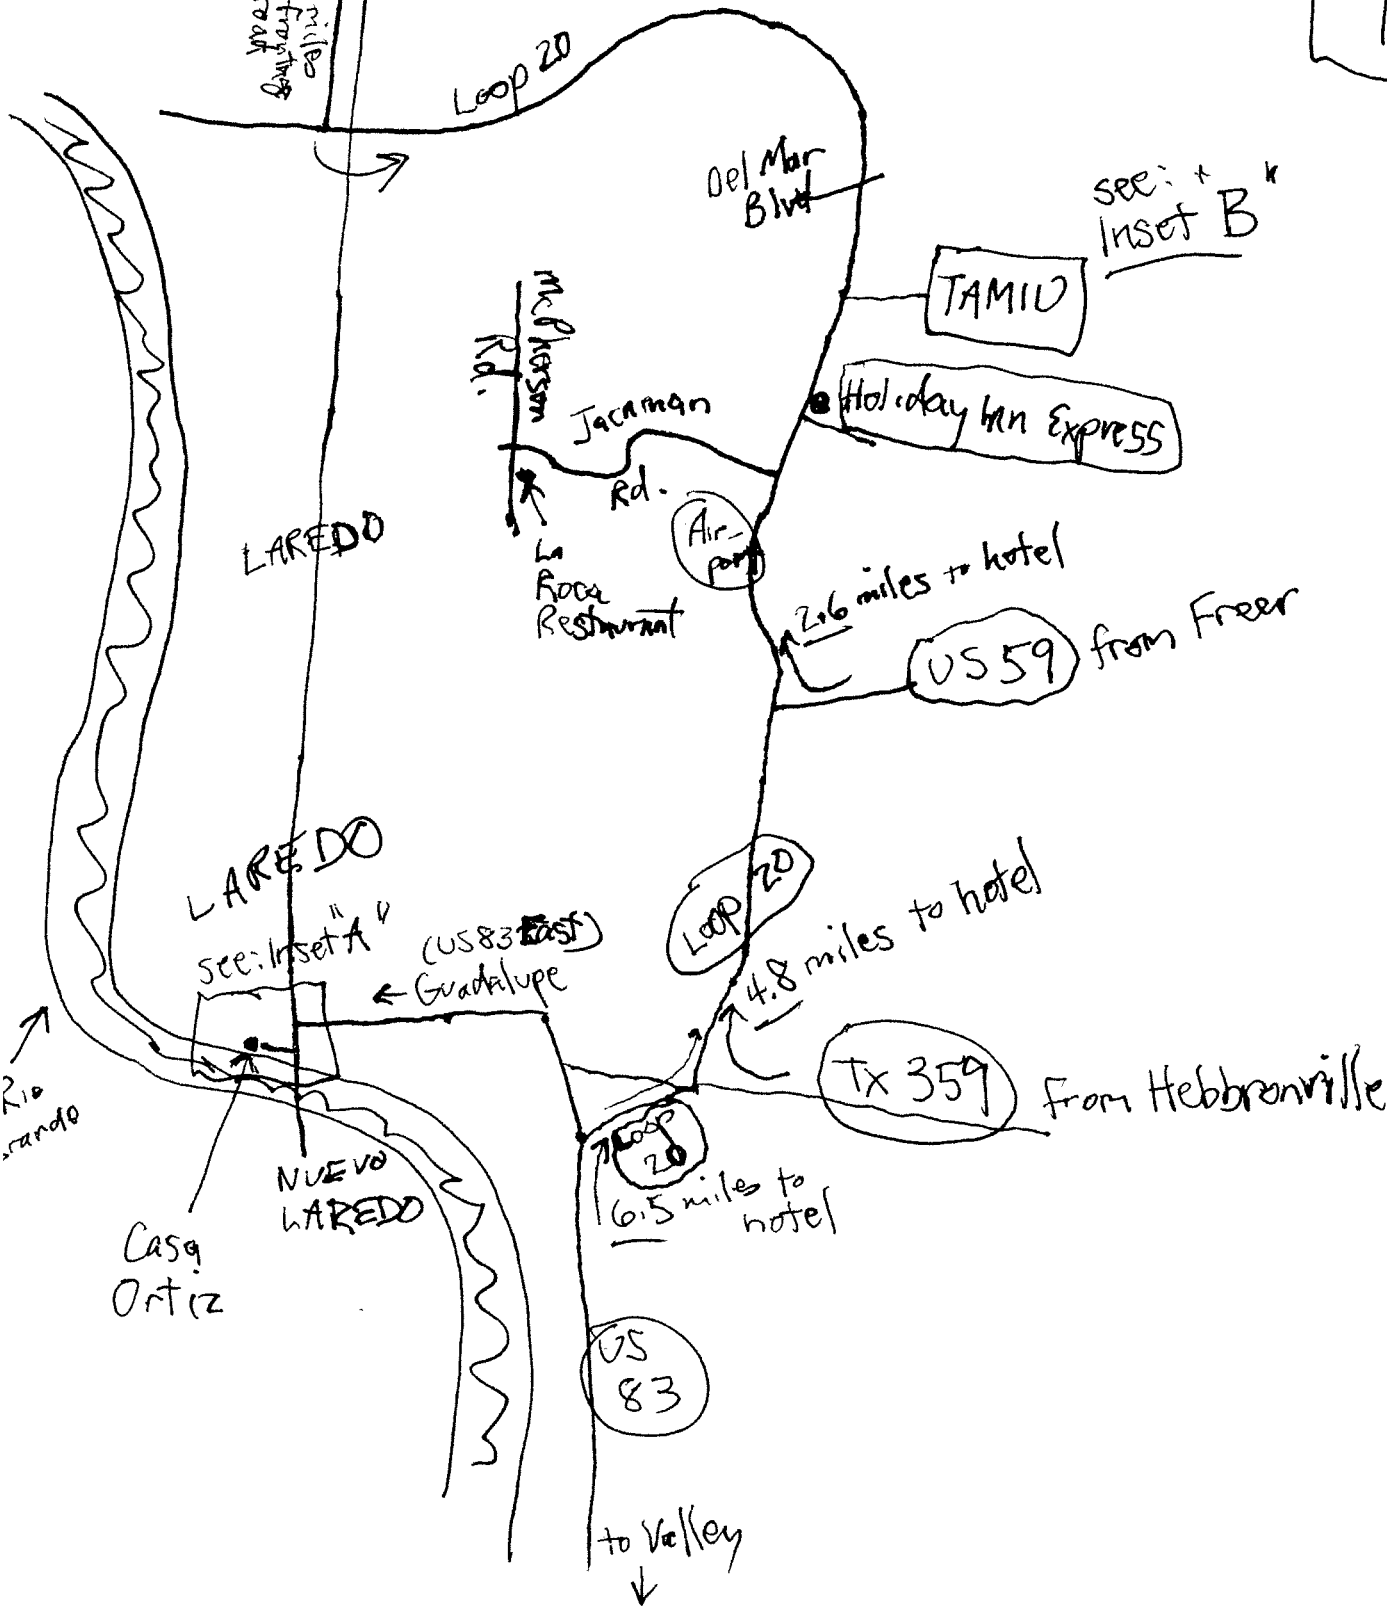

to San Antonio
1-35

- Follow frontage road for 2.2 miles!
- turn left at 2nd light
- Follow Loop 20 6.2 miles to Holiday Inn Express (blue sign on left)

Exit for: "Bob Bullock Loop 20"

2.2 miles on frontage road

see: Inset B

2.6 miles to hotel
US 59 from Freer

4.8 miles to hotel
Loop 20

TX 359 From Hebbbronville

6.5 miles to hotel
Loop 20

US 83

to Valley

Rio Grande

LAREDO

see: Inset A (US 83 East) ← Guadalupe

NUEVO LAREDO

Casa Ortiz

Del Mar Blvd

McPherson Rd.

Jacaman Rd.

La Roca Restaurant

Air pump

TAMU

Holiday Inn Express

Loop 20

Inset "B"

Inset "A"