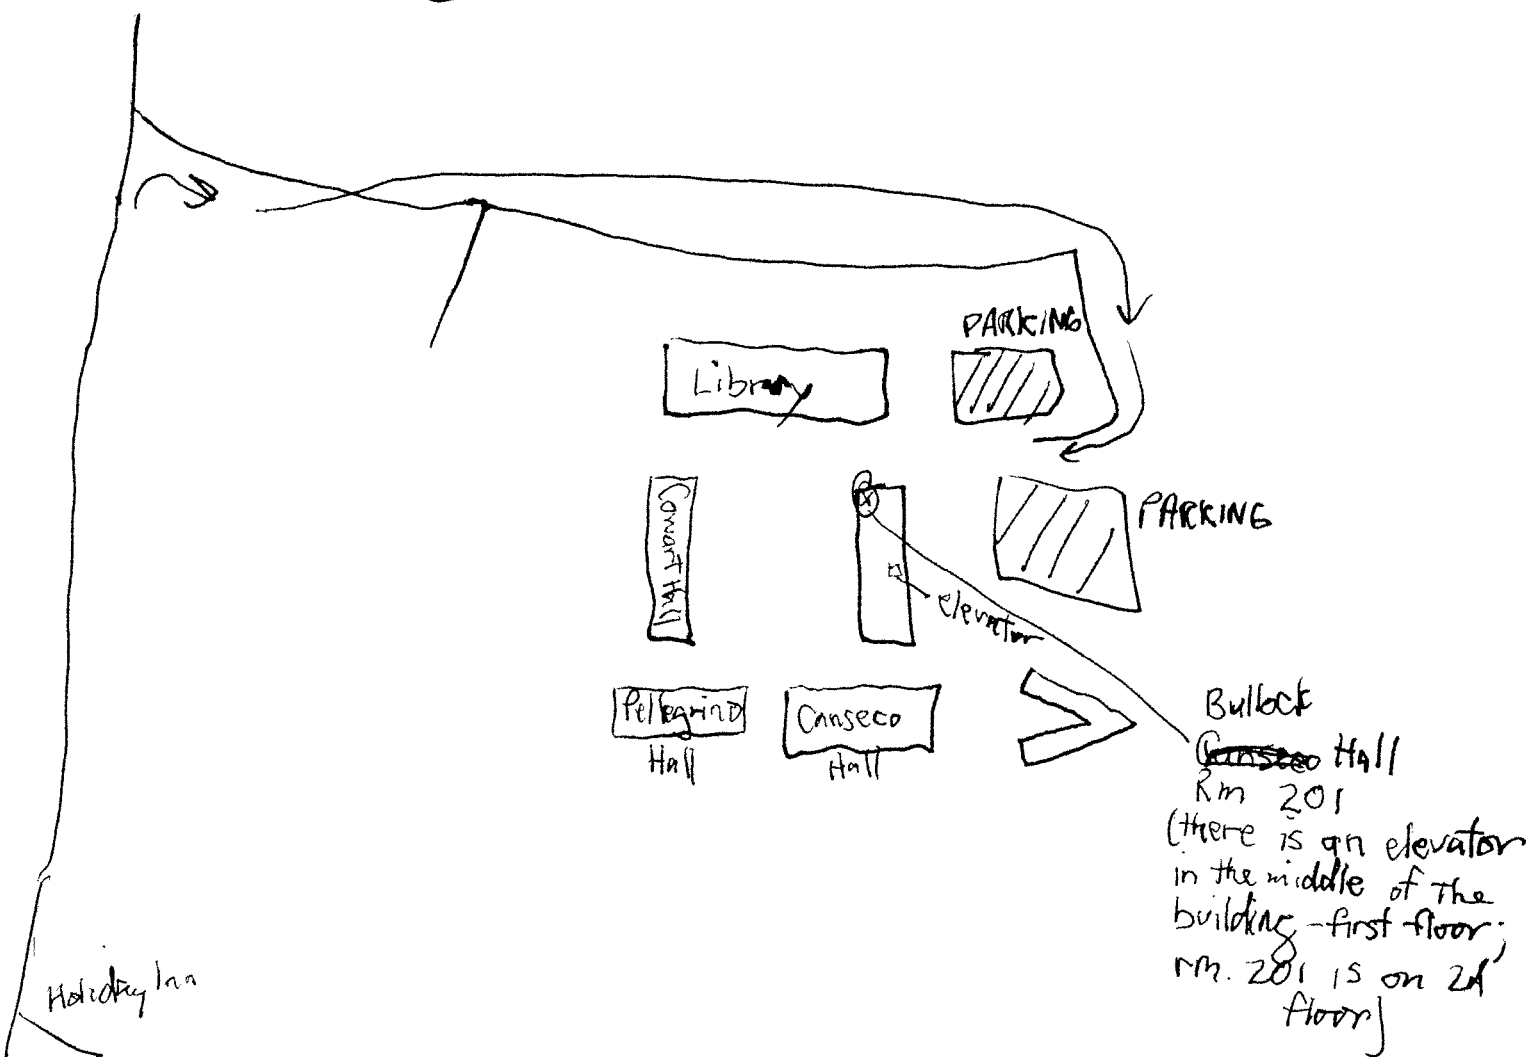

to San Antonio
1-35

- Follow frontage road for 2.2 miles!
- turn left at 2nd light
- Follow Loop 20 6.2 miles to Holiday Inn Express (blue sign on left)

Exit for: "Bob Bullock Loop 20"

2.2 miles on frontage road

Air pump

TAMU

Holiday Inn Express

Loop 20

Inset "B"

Inset "A"